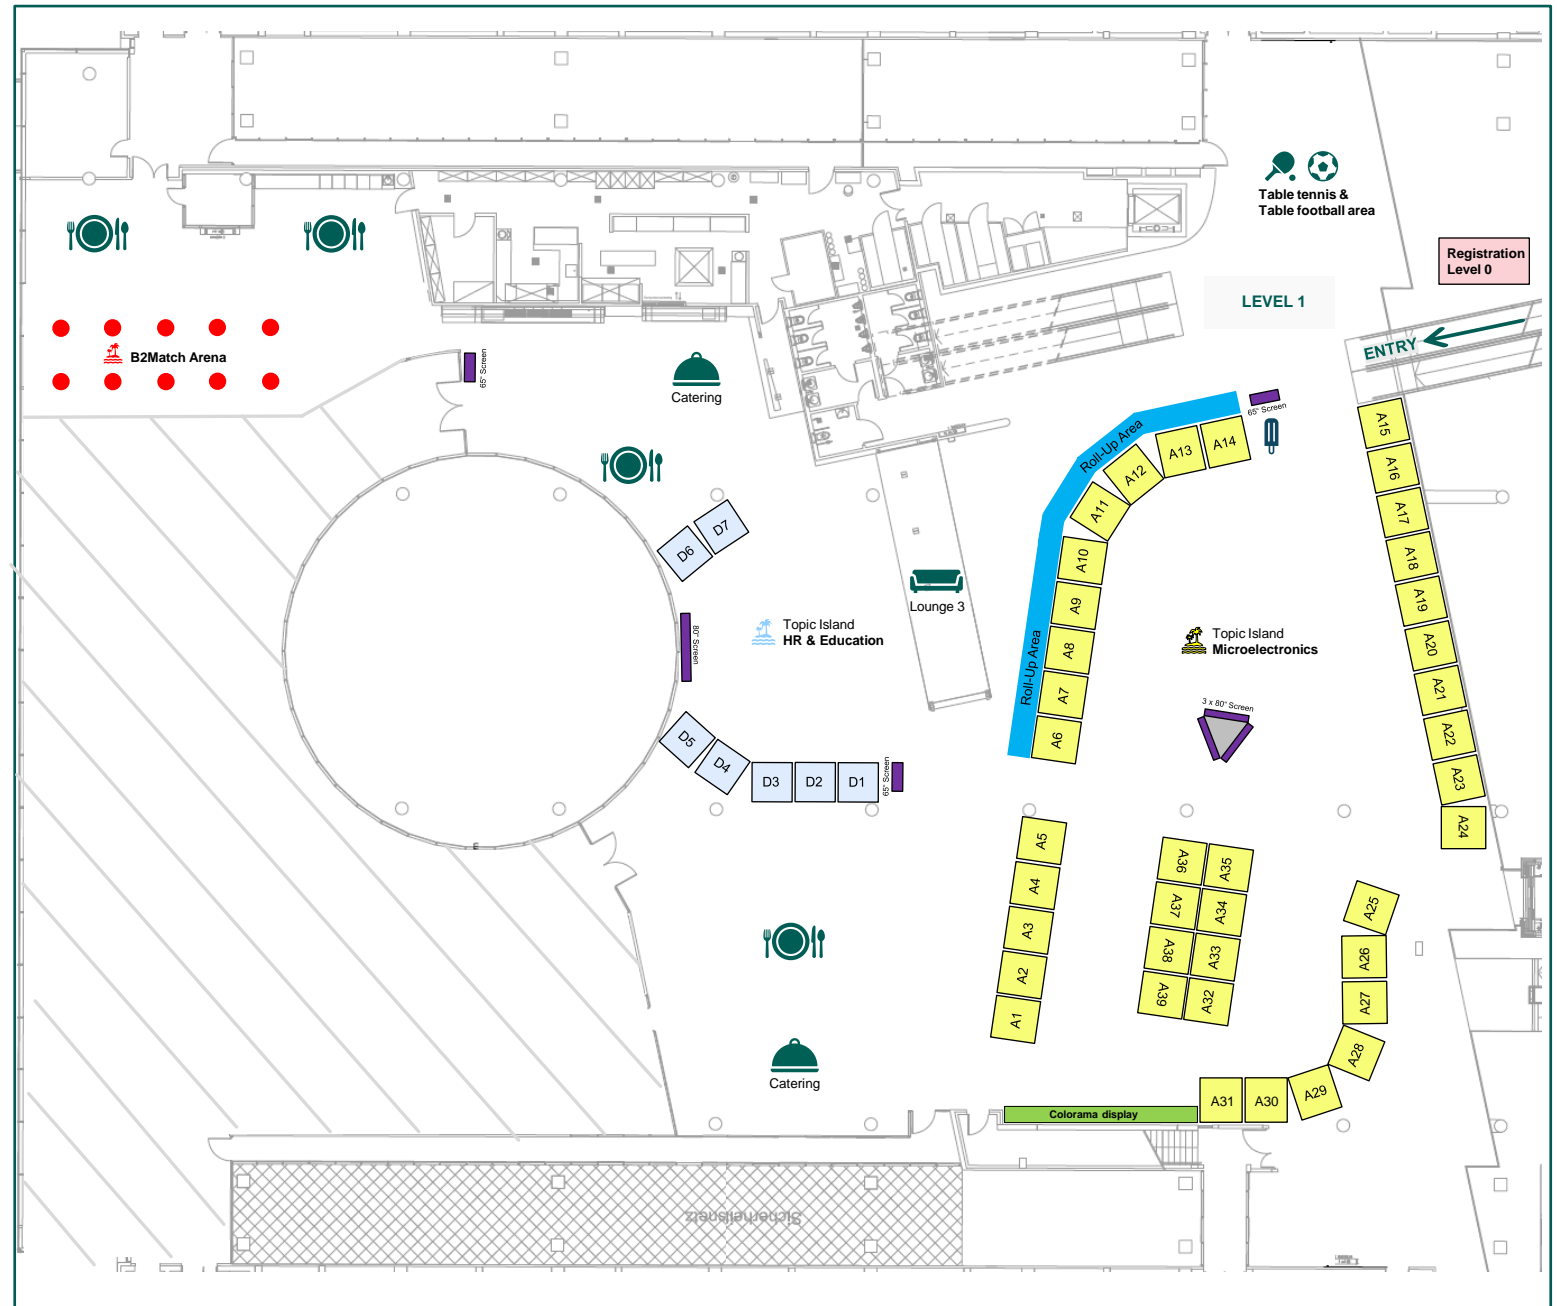

LEVEL 1/2

◆ Choose your favorite booth space to match one of these Topic Islands:

- A Microelectronics Island
- D HR & Education Island

◆ Booth spaces are available for Demo-PLUS and Demo-LIGHT Packages

◆ Roll-Ups will be placed in the Roll-Up Area ■

◆ If you are interested in a booth space on the Regions Island (Level 2), please contact us at event@silicon-saxony.de

LEVEL 2/2

◆ Choose your favorite booth space to match one of these Topic Islands:

- B Smart Systems Island
- C Software Island

◆ Booth spaces are available for Demo-PLUS and Demo-LIGHT Packages

◆ Roll-Ups will be placed in the Roll-Up Area

◆ If you are interested in a booth space on the Regions Island, please contact us at event@silicon-saxony.de