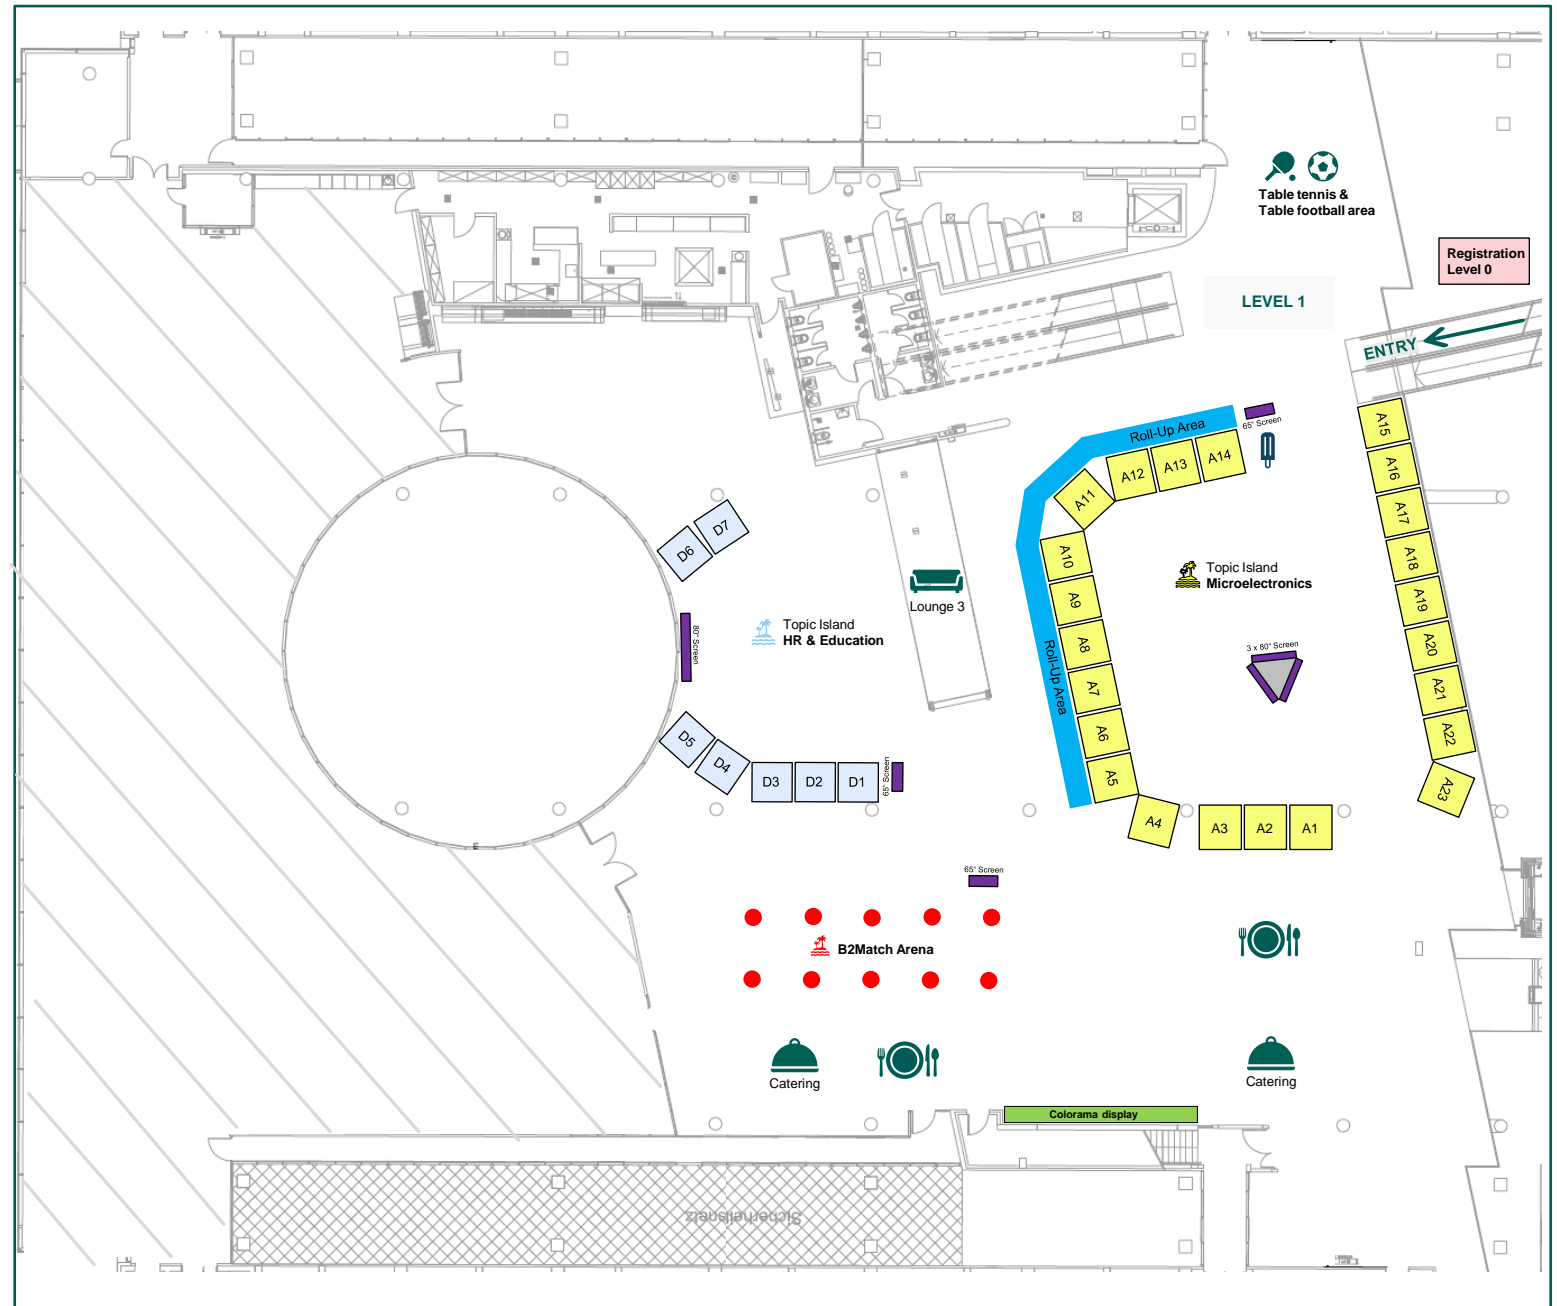

# LEVEL 1/2

◆ Choose your favorite booth space to match one of these Topic Islands:

- A Microelectronics Island
- D HR & Education Island

- ◆ Booth spaces are available for Demo-PLUS and Demo-LIGHT Packages
- ◆ Roll-Ups will be placed in the Roll-Up Area
- ◆ If you are interested in a booth space on the Regions Island (Level 2), please contact us at [event@silicon-saxony.de](mailto:event@silicon-saxony.de)

# LEVEL 2/2

◆ Choose your favorite booth space to match one of these Topic Islands:

- B Smart Systems Island
- C Software Island

◆ Booth spaces are available for Demo-PLUS and Demo-LIGHT Packages

◆ Roll-Ups will be placed in the Roll-Up Area  