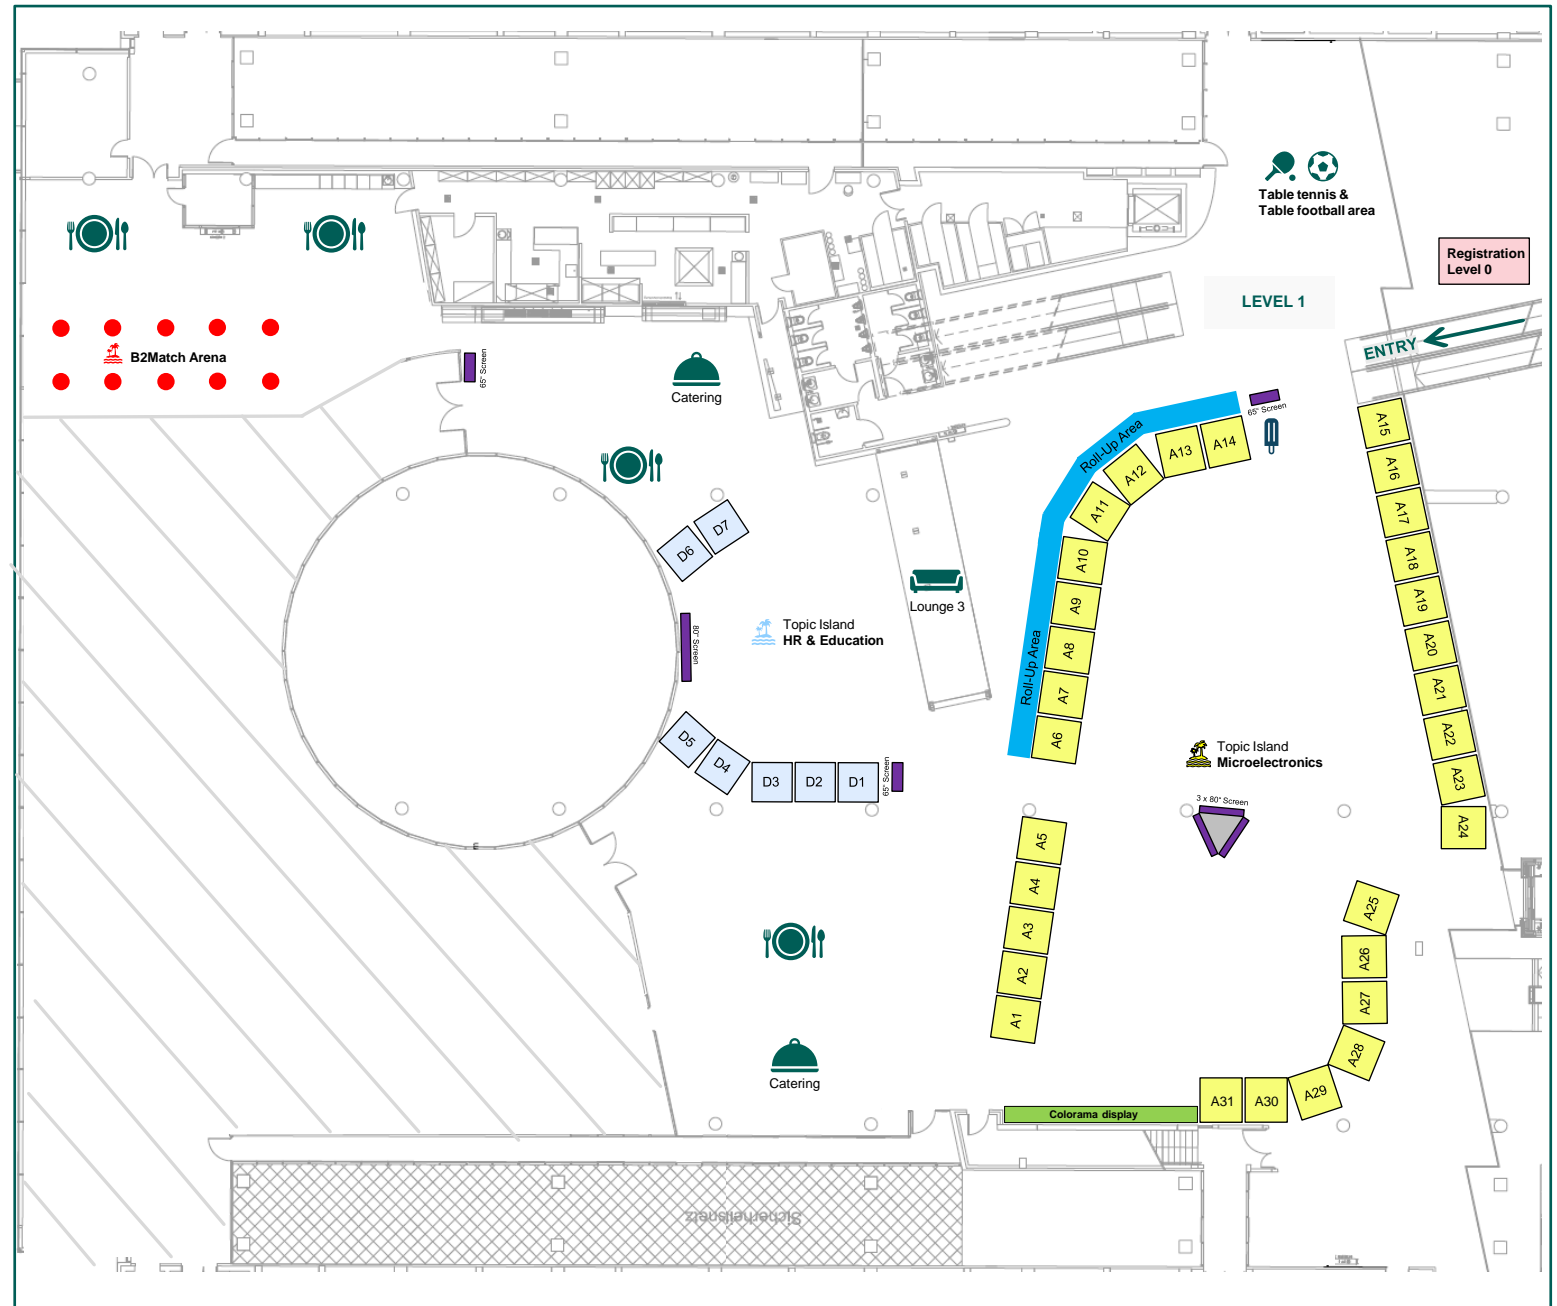

# LEVEL 1/2

- ◆ Choose your favorite booth space to match one of these Topic Islands:

- A Microelectronics Island
- D HR & Education Island

- ◆ Booth spaces are available for Demo-PLUS and Demo-LIGHT Packages
- ◆ Roll-Ups will be placed in the Roll-Up Area ■
- ◆ If you are interested in a booth space on the Regions Island (Level 2), please contact us at [event@silicon-saxony.de](mailto:event@silicon-saxony.de)

# LEVEL 2/2

◆ Choose your favorite booth space to match one of these Topic Islands:

- B Smart Systems Island
- C Software Island

◆ Booth spaces are available for Demo-PLUS and Demo-LIGHT Packages

◆ Roll-Ups will be placed in the Roll-Up Area  